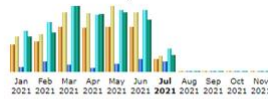

KwaZulu Natal Info