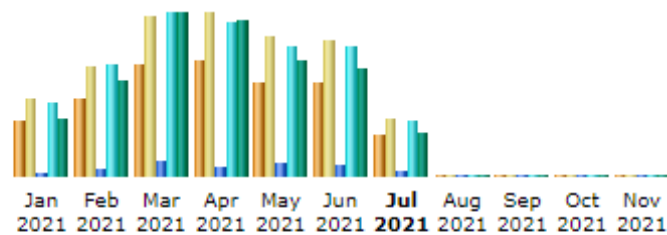

Just two examples below for information:

WESTERN CAPE INFO

Month	Unique visitors	Number of visits	Pages	Hits
Jan 2021	3,776	5,419	12,548	181,414
Feb 2021	5,347	7,505	18,648	275,292
Mar 2021	7,688	10,879	38,581	405,502
Apr 2021	8,006	11,114	22,581	387,156
May 2021	6,370	9,627	35,482	320,893
Jun 2021	6,403	9,338	29,840	323,567
Jul 2021	2,911	3,983	16,333	136,380
Aug 2021	0	0	0	0
Sep 2021	0	0	0	0
Oct 2021	0	0	0	0
Nov 2021	0	0	0	0
Dec 2021	0	0	0	0
Total	40,501	57,865	174,013	2,030,204