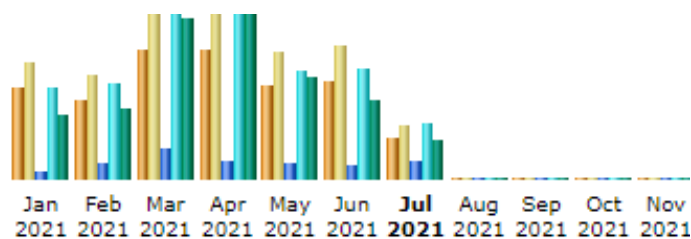

Date	Clicks
Jul 2021	1
Jun 2021	4
May 2021	2

Just two examples below for information:

WESTERN CAPE INFO

Month	Unique visitors	Number of visits	Pages	Hits
Jan 2021	3,776	5,419	12,548	181,414
Feb 2021	5,347	7,505	18,648	275,292
Mar 2021	7,688	10,879	38,581	405,502
Apr 2021	8,006	11,114	22,581	387,156
May 2021	6,370	9,627	35,482	320,893
Jun 2021	6,403	9,338	29,840	323,567
Jul 2021	2,911	3,983	16,333	136,380
Aug 2021	0	0	0	0
Sep 2021	0	0	0	0
Oct 2021	0	0	0	0
Nov 2021	0	0	0	0
Dec 2021	0	0	0	0
Total	40,501	57,865	174,013	2,030,204

SOUTH AFRICA INFO

Month	Unique visitors	Number of visits	Pages	Hits
Jan 2021	14,265	18,095	51,194	603,344
Feb 2021	12,556	16,131	112,271	636,522
Mar 2021	19,889	26,103	200,335	1,102,787
Apr 2021	20,092	26,317	122,958	1,125,014
May 2021	14,504	19,842	111,021	716,863
Jun 2021	15,254	20,475	96,745	731,177
Jul 2021	6,605	8,376	119,991	371,709
Aug 2021	0	0	0	0
Sep 2021	0	0	0	0
Oct 2021	0	0	0	0
Nov 2021	0	0	0	0
Dec 2021	0	0	0	0
Total	103,165	135,339	814,515	5,287,416