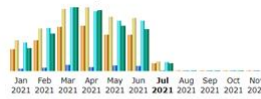

Month	Unique visitors	Number of visits	Pages	Hits
Jan 2021	14,265	18,095	51,194	603,344
Feb 2021	12,596	16,131	112,271	696,522
Mar 2021	19,889	26,103	200,335	1,102,787
Apr 2021	20,092	26,317	122,958	1,125,014
May 2021	14,504	19,842	111,021	716,863
Jun 2021	15,254	20,475	96,745	731,177

Only some of our excellent statistics!

Western Cape Info

KwaZulu Natal Info

2.

Good Stats

WE ALREADY HAVE THE AUDIENCE

By advertising with us your advert is exposed to a large number of viewers already using the Directory

Our directory websites do excellently on internet searches. Viewers using our directories would invariably be exposed to all the listings on the platform, therefore increasing your chances of being found on these searches.

The hit rate on our sites are high, but its actually the number of **Visits and Unique Visitors** that are important. We value our accurate statistics and are always keen to share them!

Not only can we provide you with *our* website traffic and stats, we can also provide clients with statistics which show the number of clicks *FROM* our directories *TO* your own website, as exempld below.

Date	Clicks
Jul 2021	1
Jun 2021	4
May 2021	2